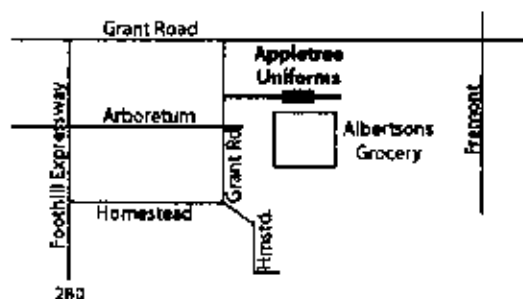

Appletree Uniforms

Back to School Sale

10% off your BTS purchase* June 1 - July 24

*with cash or check only. Excludes Girl Scout and Boy Scout Merchandise.

Resurrection School

2004 - 2005 Price Sheet

Appletree Uniforms is a Licensed Distributor of
Boy and Girl Scouts' merchandise.

Store Hours

Tues - Thurs 11 - 5
Fri - Sat 11 - 4
Closed Sun & Mon

Extended Hours: Aug 2 to Aug 28
Mon - Sat 10 AM to 5 PM

We will be closed from June 27 through July 5

2063 Grant Road Los Altos, CA 94024 650-691-9353